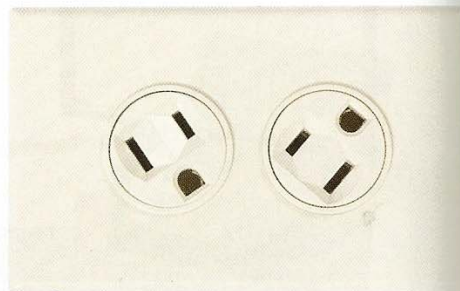

1

2

3

5

4

1 | MILA
www.Mila-international.com

The Tri-Mount kitchen sinks created from 16-gauge T-304 stainless steel can be installed with Mila's exclusive flush mount for a continuous transition from counter to sink.

2 | LG ELECTRONICS
www.lgusa.com

New flat-screen liquid crystal display and plasma HDTV models offered for the hospitality market include a frame, high-gloss finish and integrated bottom speakers.

3 | 360 ELECTRICAL
www.360electrical.com

Top and bottom sockets of the 360 Electrical Duplex Outlet rotate in either direction a full 360 degrees. With no inside wires, each socket rotates freely in either direction and stays powered during rotation. The outlet fits standard size wall boxes and offers a one-step, snap-on screwless wallplate for installation.